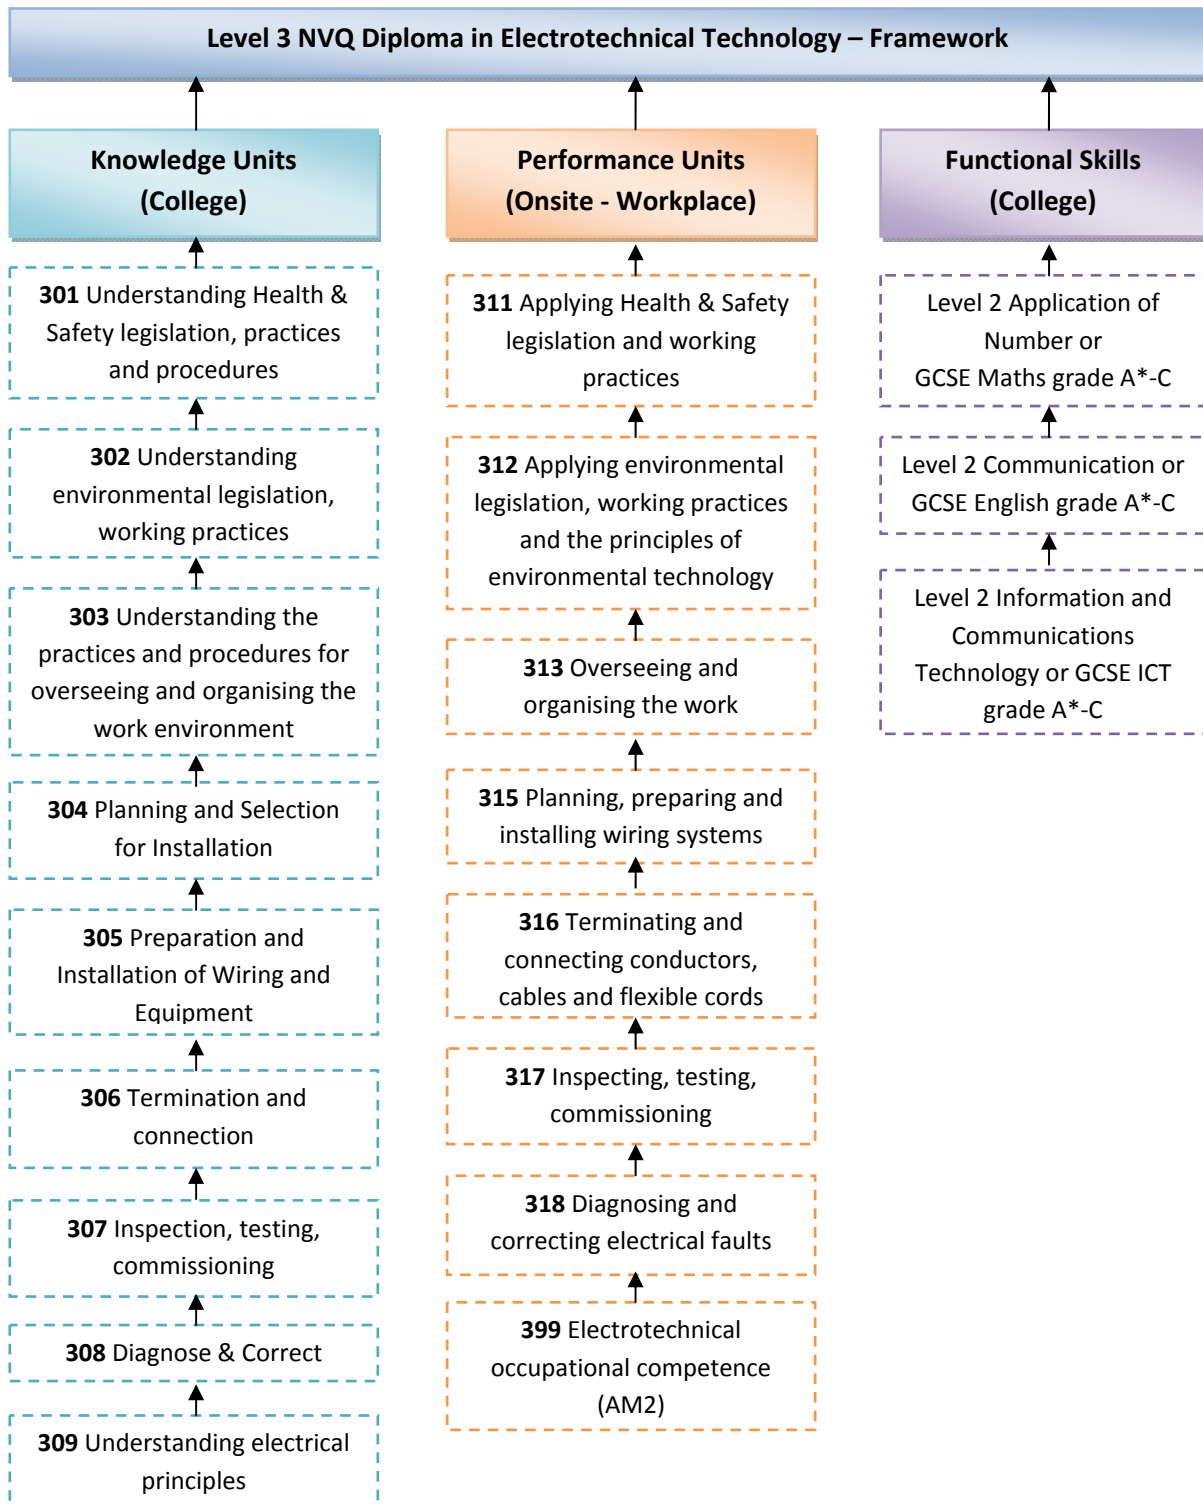

Apprenticeship Structure

To begin on Birmingham Electrical Training's Apprenticeship Scheme you must be in full-time employment in the electrical industry. You will attend our specialist training college in Hockley either on a block or day release basis. The average length of the apprenticeship is 42 months.